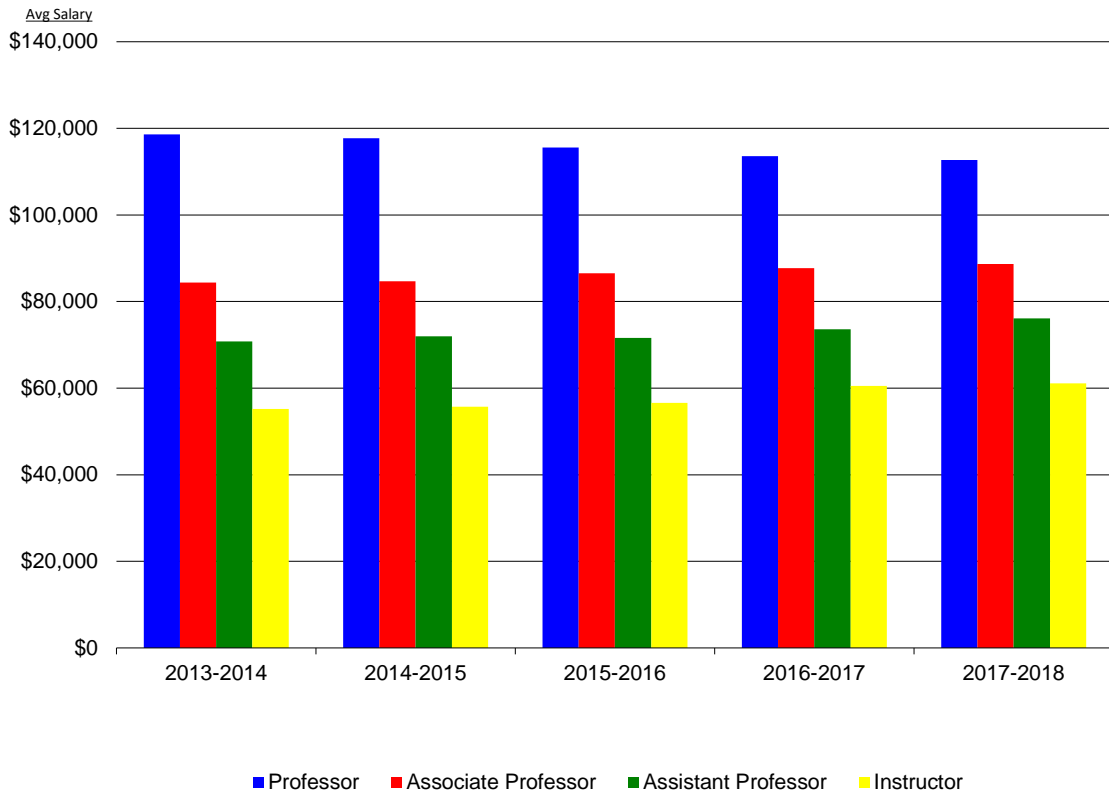

Duquesne University
Average Salaries of Full-time Instructional Faculty by Academic Rank (in thousands)
Academic Years 2013-2014 to 2017-2018

Academic Year	Professor	Associate Professor	Assistant Professor	Instructor
2017-2018	\$112.7	\$88.7	\$76.1	\$61.1
2016-2017	\$113.6	\$87.7	\$73.6	\$60.5
2015-2016	\$115.6	\$86.5	\$71.6	\$56.6
2014-2015	\$117.7	\$84.7	\$72.0	\$55.7
2013-2014	\$118.6	\$84.4	\$70.8	\$55.2