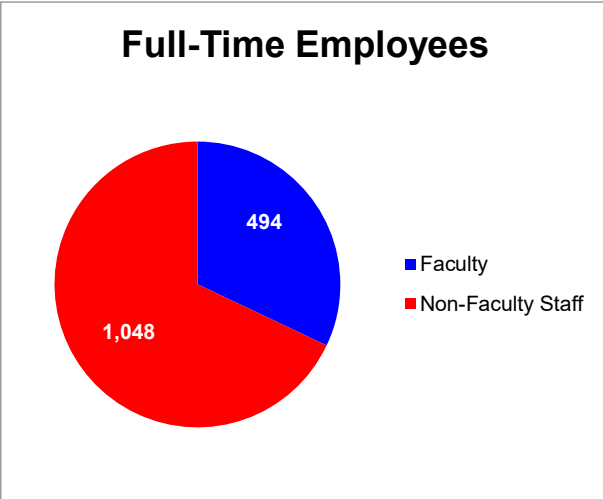

**Duquesne University
Employees by Status
Fall Semester 2018**

**Duquesne University
Credit Hours Taught by Faculty Status
Fall Semester 2018**

	Credit Hours Taught	Percentage
Part-Time Faculty	25,219	22%
Full-Time Faculty	90,048	78%
Total	115,267	100%