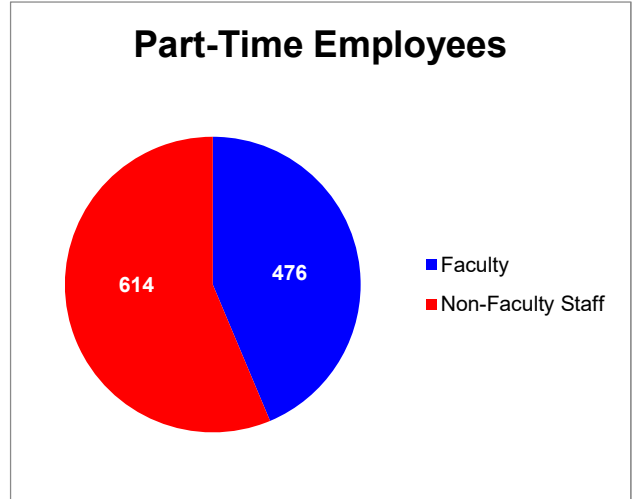

**Duquesne University
Employees by Status
Fall Semester 2018**

**Duquesne University
Credit Hours Taught by Faculty Status
Fall Semester 2018**

	Credit Hours Taught	Percentage
Part-Time Faculty	25,219	22%
Full-Time Faculty	90,048	78%
Total	115,267	100%