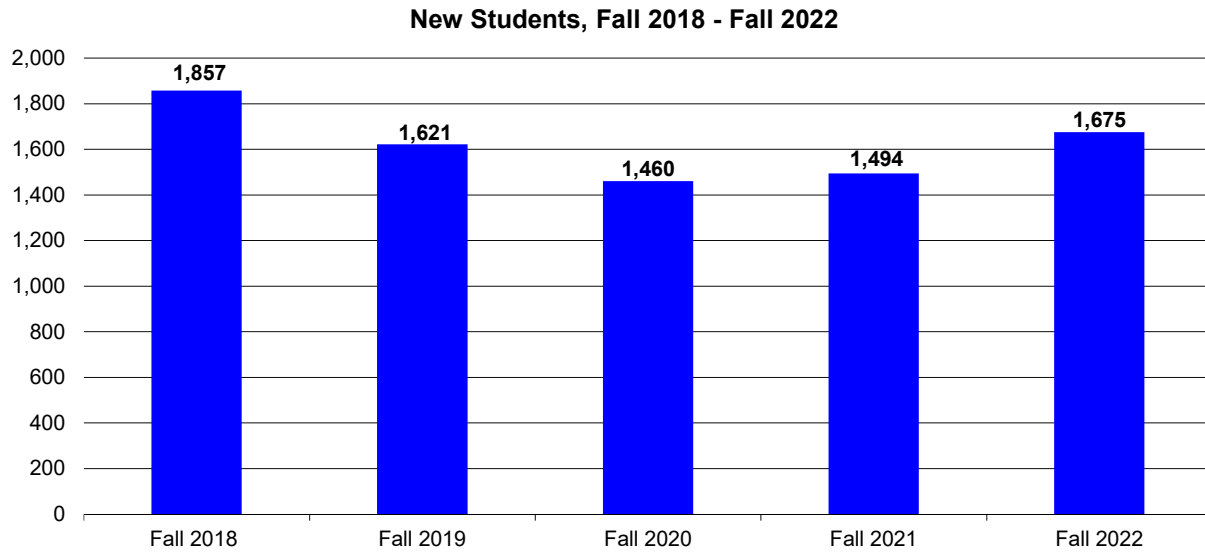

**Duquesne University**  
**New Student Profile**  
**Fall Semesters 2018-2022**

	Fall 2018	Fall 2019	Fall 2020	Fall 2021	Fall 2022
<b>NEW STUDENTS</b>					
First-time, Full-time Freshmen	1,507	1,300	1,191	1,231	1,439
First-time, Part-time Freshmen	5	2	4	2	2
Full-time Transfers	197	181	136	149	151
Part-time Transfers	5	7	5	3	0
Full-time Second Undergraduate Degree	121	120	105	87	76
Part-time Second Undergraduate Degree	0	0	1	0	0
Full-time Readmits	12	8	11	20	5
Part-time Readmits	10	3	7	2	2
<b>UNIVERSITY TOTAL</b>	<b>1,857</b>	<b>1,621</b>	<b>1,460</b>	<b>1,494</b>	<b>1,675</b>

Note: All traditional and non-traditional new students are included.  
Source: Enrollment Management Group