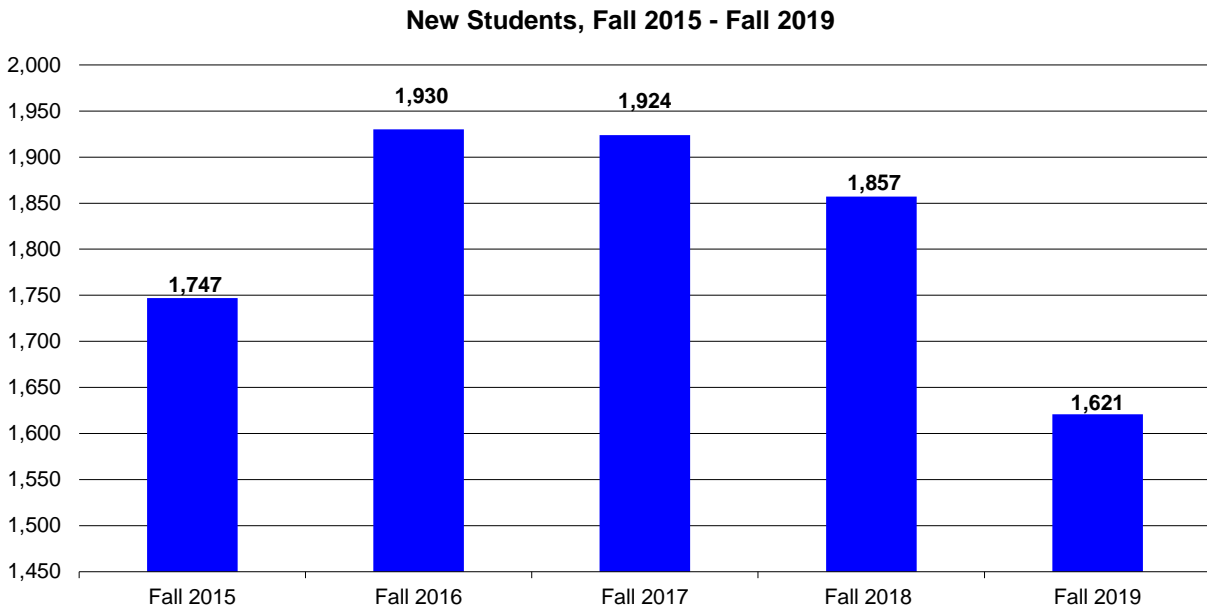

Duquesne University
New Student Profile
Fall Semesters 2015-2019

	Fall 2015	Fall 2016	Fall 2017	Fall 2018	Fall 2019
NEW STUDENTS					
First-time, Full-time Freshmen	1,418	1,546	1,558	1,507	1,300
First-time, Part-time Freshmen	17	10	4	5	2
Full-time Transfers	142	200	213	197	181
Part-time Transfers	14	8	4	5	7
Full-time Second Undergraduate Degree	138	149	135	121	120
Part-time Second Undergraduate Degree	1	0	1	0	0
Full-time Readmits	13	14	8	12	8
Part-time Readmits	4	3	1	10	3
UNIVERSITY TOTAL	1,747	1,930	1,924	1,857	1,621

Note: Beginning in Fall 2018, all traditional and non-traditional new students are included.
Source: Enrollment Management Group