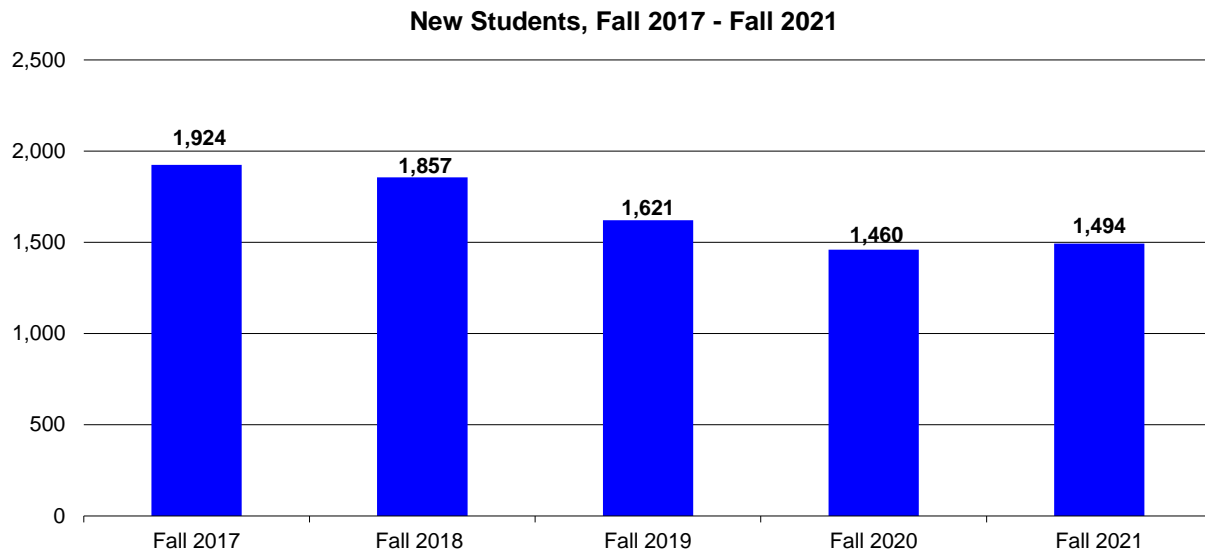

Duquesne University
New Student Profile
Fall Semesters 2017-2021

	Fall 2017	Fall 2018	Fall 2019	Fall 2020	Fall 2021
NEW STUDENTS					
First-time, Full-time Freshmen	1,558	1,507	1,300	1,191	1,231
First-time, Part-time Freshmen	4	5	2	4	2
Full-time Transfers	213	197	181	136	149
Part-time Transfers	4	5	7	5	3
Full-time Second Undergraduate Degree	135	121	120	105	87
Part-time Second Undergraduate Degree	1	0	0	1	0
Full-time Readmits	8	12	8	11	20
Part-time Readmits	1	10	3	7	2
UNIVERSITY TOTAL	1,924	1,857	1,621	1,460	1,494

Note: Beginning in Fall 2018, all traditional and non-traditional new students are included.
Source: Enrollment Management Group